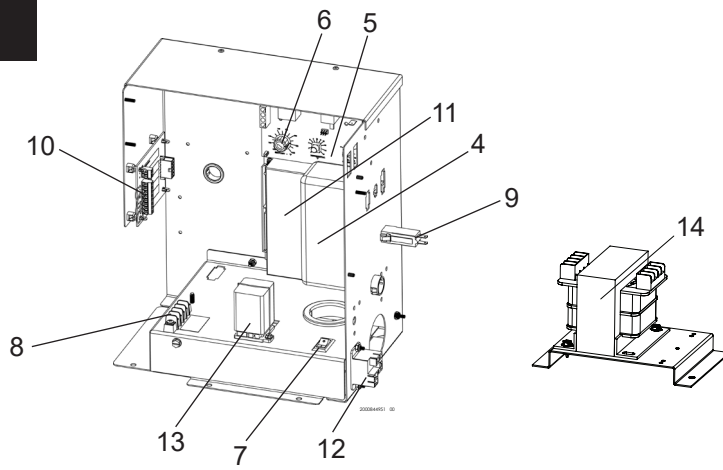

CONTROL PANEL