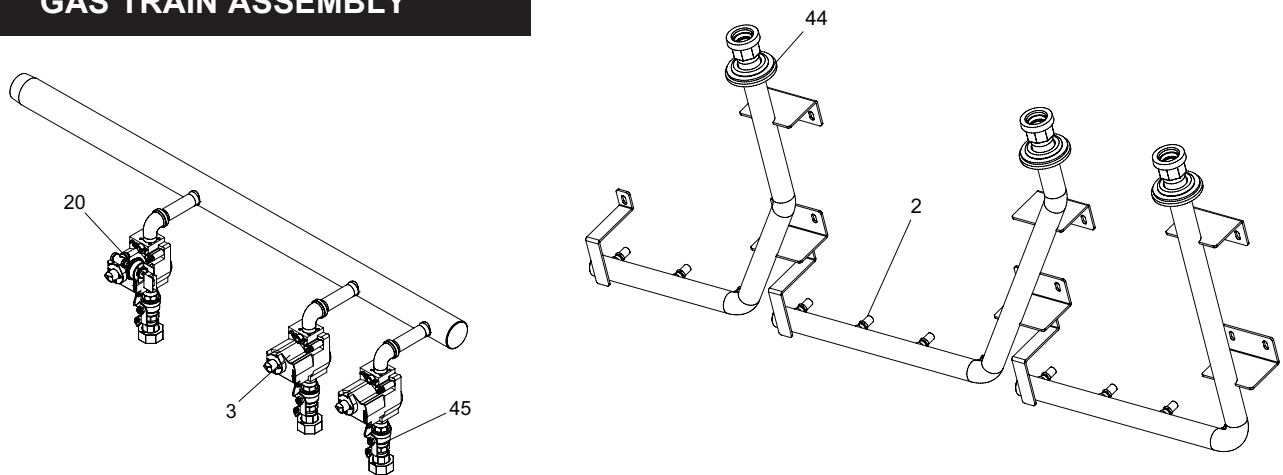

GAS TRAIN ASSEMBLY

ITEM NO.	PART NO.	DESCRIPTION	MODEL NO.
		BURNERS	
	Model	100135304	100135312
1	987	10 ea	1 ea
	1257	13 ea	1 ea
	1437	15 ea	1 ea
	1797	19 ea	1 ea
	2067	22 ea	1 ea

PLEASE HAVE MODEL AND SERIAL NUMBER WHEN ORDERING PARTS
*ITEMS DENOTE SUGGESTED INVENTORY PARTS