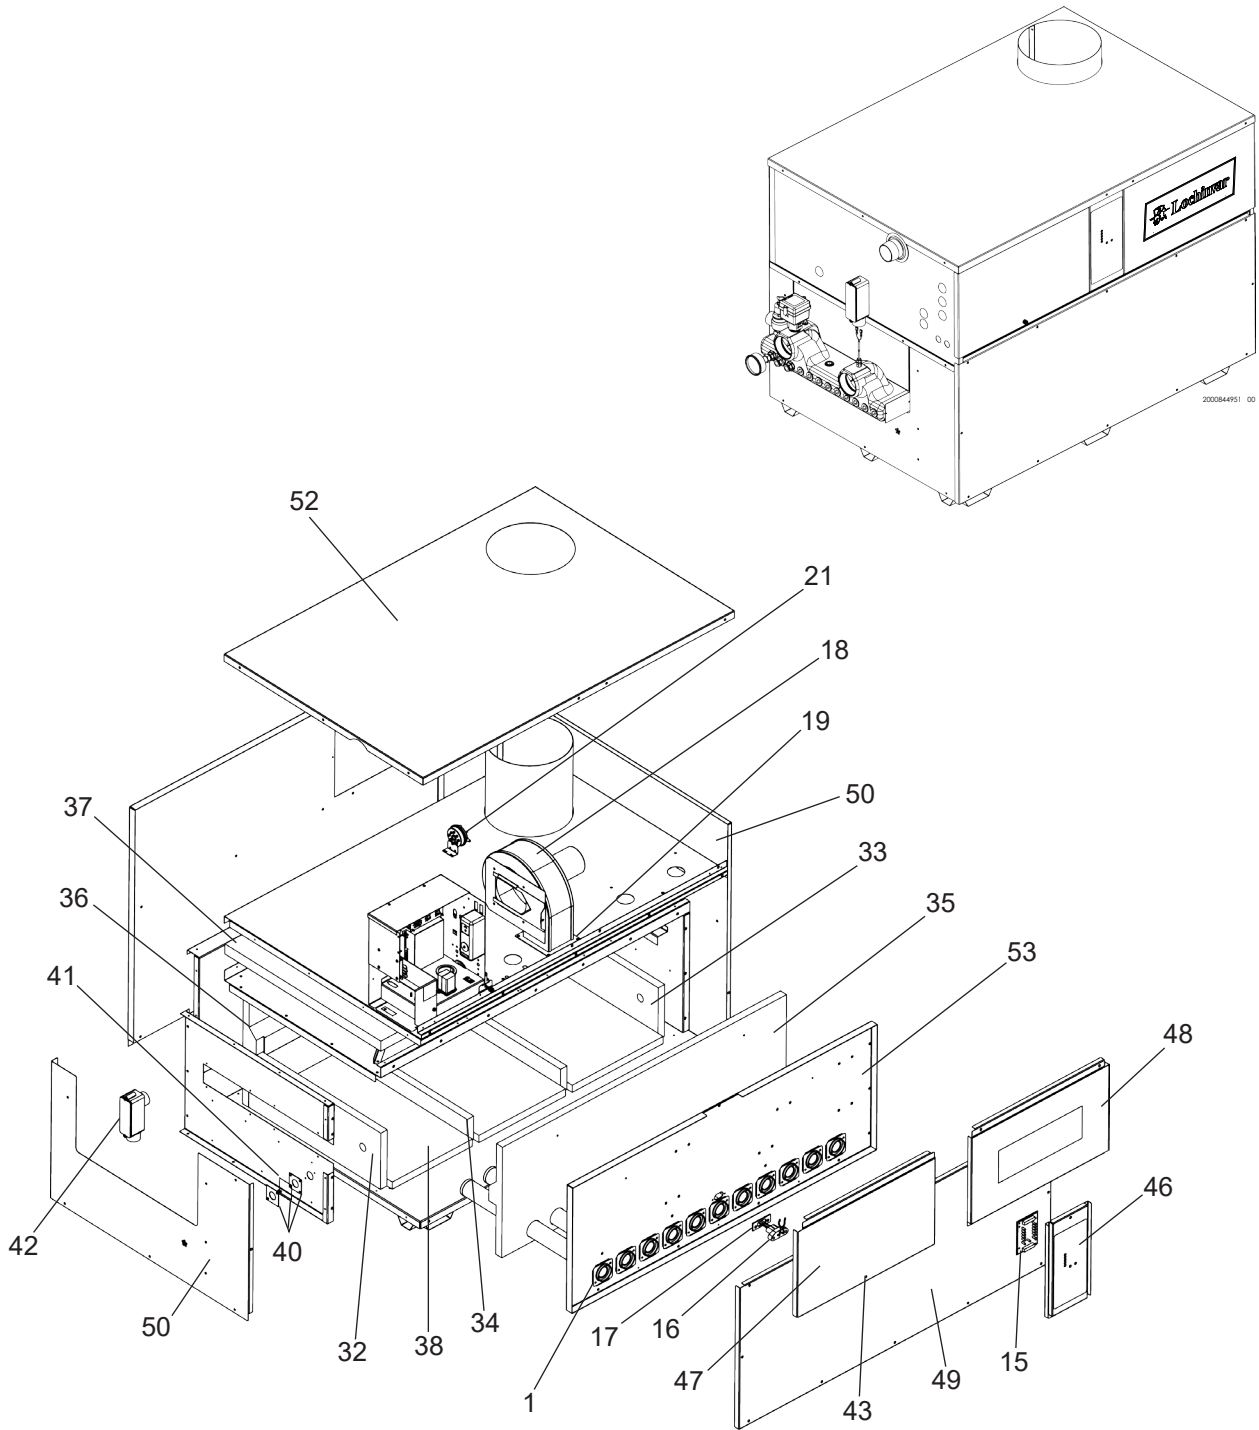

CONTROL PANEL

HEAT EXCHANGER ASSEMBLY

GAS TRAIN ASSEMBLY

ITEM NO.	PART NO.	DESCRIPTION	MODEL NO.
		BURNERS	
	Model	100135304	100135312
1	987	10 ea	1 ea
	1257	13 ea	1 ea
	1437	15 ea	1 ea
	1797	19 ea	1 ea
	2067	22 ea	1 ea